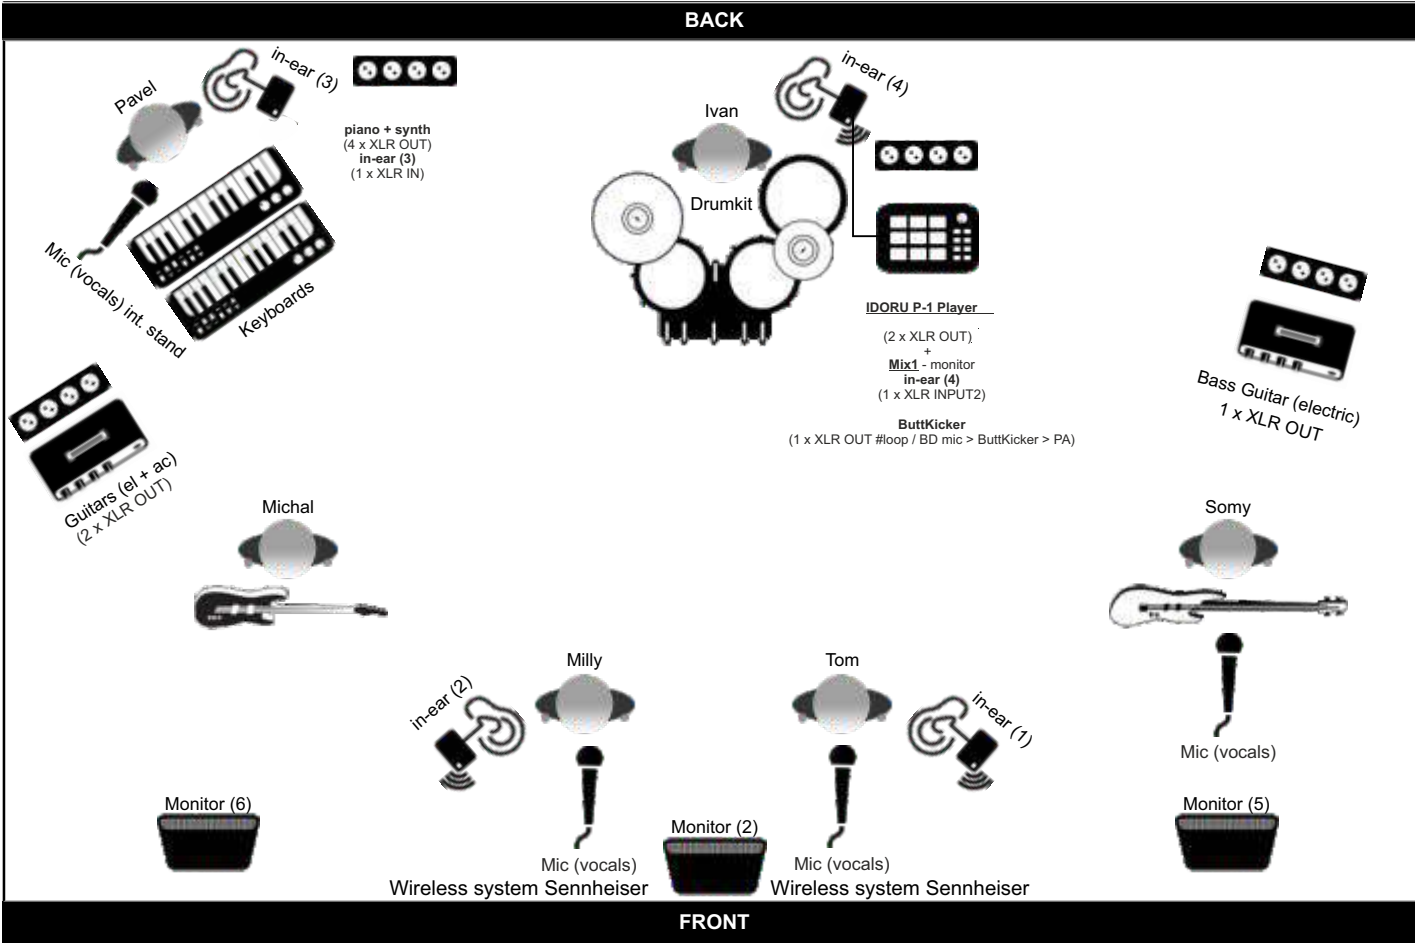

www.pops.cz / www.facebook.com/popscz
 Contact: Jan Somy Somolík (+420 724 665 646 / info@pops.cz)

Extra Info

Drums (1xBd,1xHi-hat,1xSd,1xTom,1xFTom,3xCmb)

Monitor Groups

Group	Soundmix
Group 1	Main voc (Tom) - in-ear (1)
Group 2	Main voc (Milly) - in-ear (2)
Group 3	Keyboards (Pavel) - in-ear (3)
Group 4	Drums (Ivan) - to Mix1 - XLR to INPUT2 - in-ear (4)
Group 5	Bass (Somy) - monitor (5)
Group 6	Main vocs (Tom + Milly) - monitor (2)
Group 6	Guitar (Michal) monitor (6)